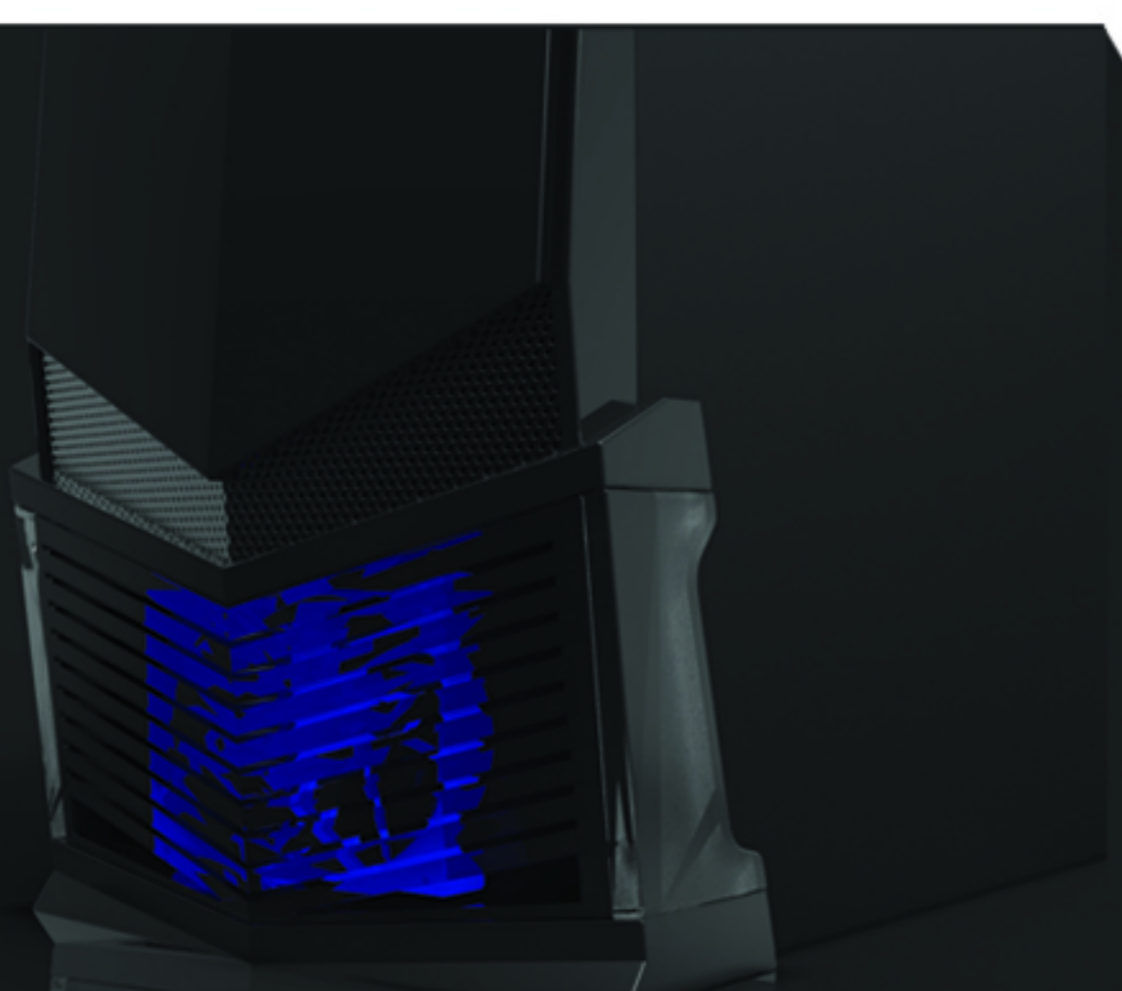

NEW HISTORY OF PC CASE

NEW KAISER **CAESAR** **CAESAR**

ZEST Y-210

OPTION

HD Audio
USB 2.0 - 4EA
USB 3.0 - 1EA

CAESAR CAESAR

FEATURE

ACRYLIC AIR
HOLE DESIGN
MESH AIR HOLE

PERSPECTIVE

LED TUNING EFFECT
HIGH GLOSSY BEZEL

ZEST Y - 200 SERISE

New Gaming PC Case
Acrylic + Mesh Design